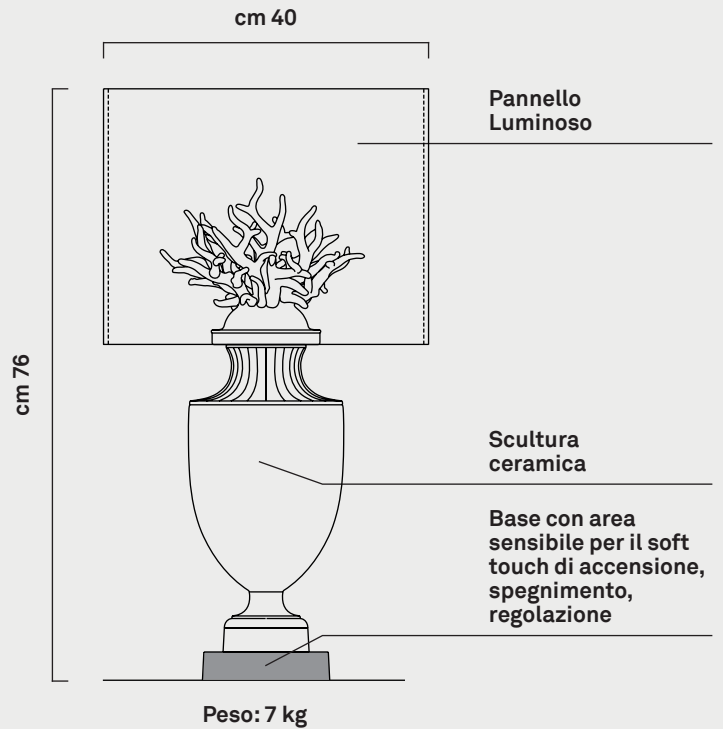

Handmade in Italy

CORALLI TOUCH LAMP

CARATTERISTICHE TECNICHE

Dati tecnici lampada

Assorbimento: 7 W (LED)

Durata led: 50.000 ore

Lumen: 411

Voltaggio: 24Vdc

Handmade in Italy

CORALLI TOUCH LAMP

TECHNICAL CHARACTERISTICS

Lamp technical data

Power consumption: 7 W (LED)

LED panel lifespan: 50 000 hours

lm: 411

Voltage: 24VDC