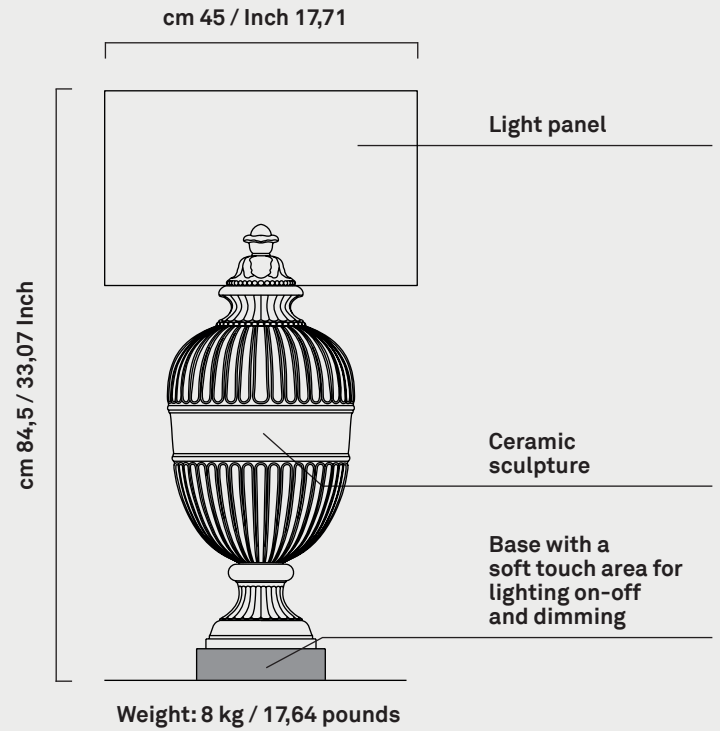

Handmade in Italy

PSYCHE TOUCH LAMP

TECHNICAL CHARACTERISTICS

Lamp technical data

Power consumption: 7 W (LED)

LED panel lifespan: 50 000 hours

lm: 369

Voltage: 24VDC