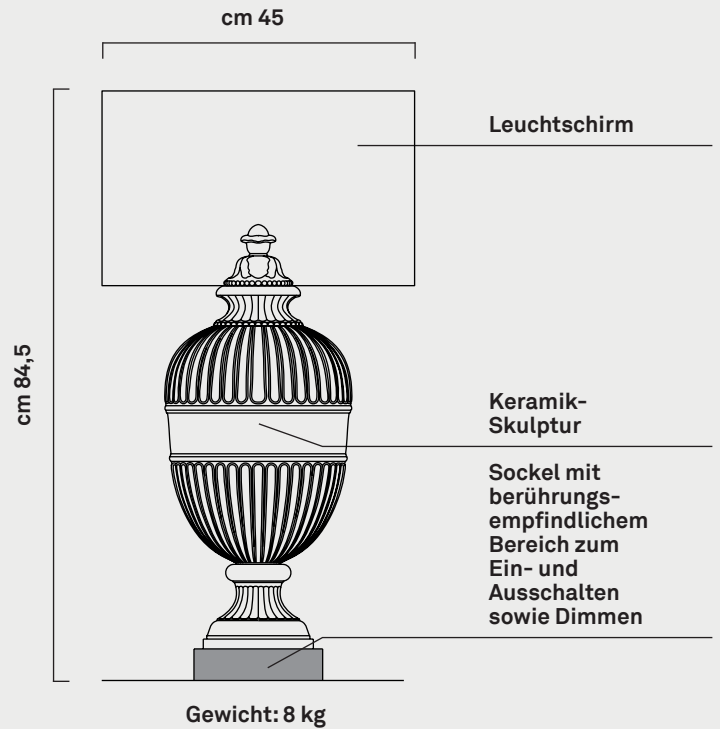

Handmade in Italy

PSYCHE TOUCH LAMP

TECHNICAL CHARACTERISTICS

Lamp technical data

Power consumption: 7 W (LED)

LED panel lifespan: 50 000 hours

lm: 369

Voltage: 24VDC

Handmade in Italy

PSYCHE TOUCH LAMP

TECHNISCHE EIGENSCHAFTEN

Technische Daten der Lampe

Leistung: 7 W (LED)

LED LEBENSDAUER: 50 000 Stunden

lm: 369

Volt: 24Vdc